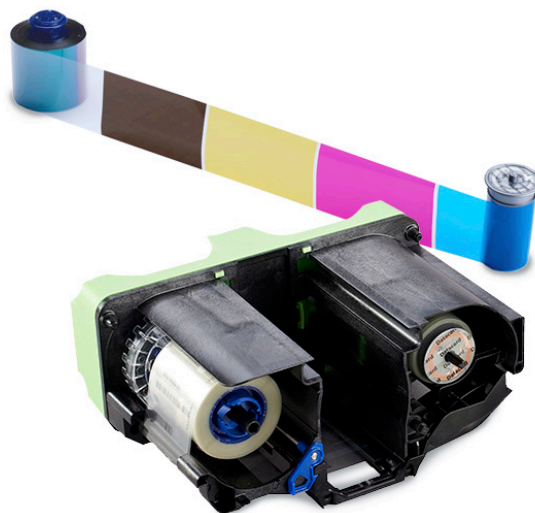

Genuine supplies for the Entrust Artista CR825™ Instant Issuance System

Ensure peak performance

The Artista CR825 Instant Issuance System features proprietary print ribbons and retransfer material specifically designed for the CR825 card printer that features our RFID technology. When the printer recognizes that Entrust genuine supplies are installed, all enhanced product features are enabled and successful card printing can begin.

We engineer superior performance and reliability into every system-matched supply item we offer. For you, this means smooth printing, brilliant image quality, high security, and exceptional performance. Worldwide representation enables a fast, direct connection to the supplies you need, when and where you need them. To ensure you are using Entrust genuine supplies, look for ribbons that feature our distinctive blue cores with the platinum flecks.®

ITEM NUMBER	DESCRIPTION	FRONT APPLICATION	BACK APPLICATION	YIELD
Ribbon and film options – for optimized card durability. Recommended to meet rigors of financial card applications.				
513388-002	CMYKP-KPi Ribbon Combo Kit Includes: 1 color panel ribbon 513382-309 & 1 film ribbon 513402-101	CMYKP 2 film layers	KPi 1 film layer	500 duplex cards 500 duplex cards
513382-309 513402-101	CMYKP-KPi Color panel ribbon Clear retransfer film	CMYKP 2 film layers	KPi 1 film layer	500 duplex cards 500 duplex cards
Ribbon and film options – for baseline card durability				
513382-309 513402-102	CMYKP-KPi Color panel ribbon Clear retransfer film	CMYKP 1 film layer	KPi 1 film layer	500 duplex cards 500 duplex cards